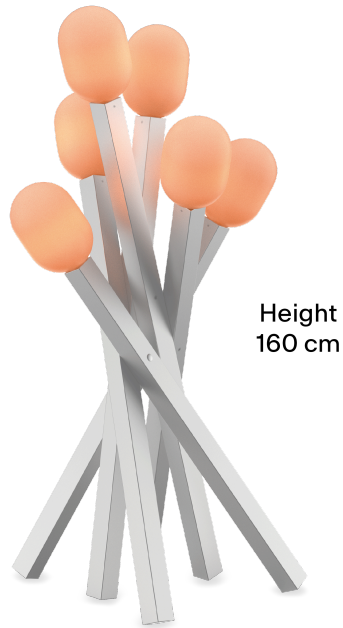

## Dimensionen

Width  
70 cm × 73 cm

Height  
160 cm

## Colors

Colors

● Silver

---

## Dimensions

Width  
70 cm × 73 cm

Height  
160 cm