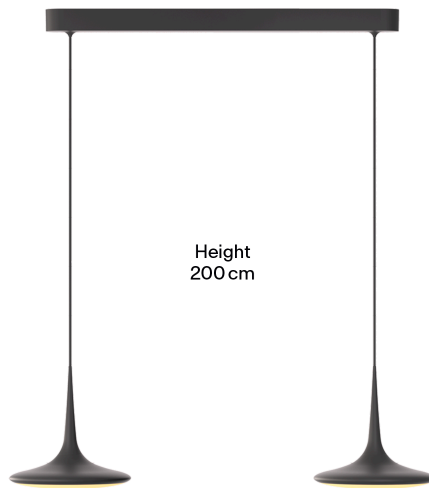

## Dimensionen

Fixture  
4,7 cm × 70 cm × 6 cm

Height  
200 cm

Head  
Ø 24 cm × 6,8 cm

## Dimensions

Fixture  
4,7 cm × 70 cm × 6 cm

Height  
200 cm

Head  
Ø 24 cm × 6,8 cm

## Body

Pendant length	2m
Material	Aluminum
Surface	Polished
Weight	5kg
Weight incl. packaging	6kg
Mounting type	Ceiling-mounted (surface)
Rated voltage	220–240V
Power consumption	2x16W
Luminaire efficiency	88lm/W
Connection cable (number of cores)	3
Protection class	I
SKU	FLT1-320-99