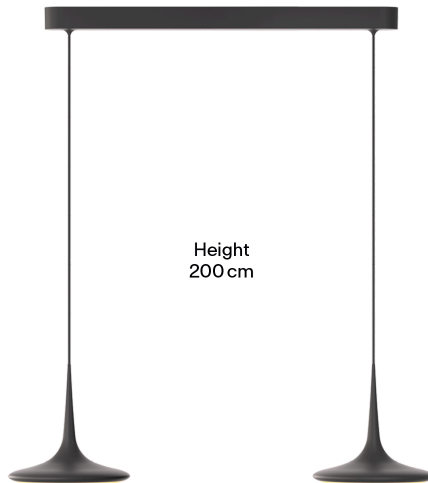

## Dimensionen

Fixture  
4,7 cm × 70 cm × 6 cm

Height  
200 cm

Head  
Ø 24 cm × 6,8 cm

## Dimensions

Fixture  
4,7 cm × 70 cm × 6 cm

Height  
200 cm

Head  
Ø 24 cm × 6,8 cm

## Body

Pendant length	2m
Material	Aluminum
Surface	Polished
Weight	5kg
Weight incl. packaging	6kg
Mounting type	Ceiling-mounted (surface)
Rated voltage	220–240V
Power consumption	2x16W
Luminaire efficiency	88lm/W
Connection cable (number of cores)	3
Protection class	I
SKU	FLT1-320-99