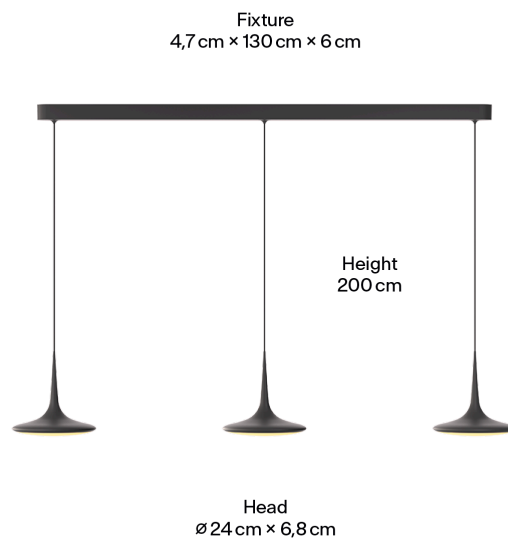

Designed und gefertigt am GRAU Campus in Deutschland.

Farben

Farben	Artikelnummer
● Black	FLT1-320-00
● Sand White	FLT1-320-05
Polished/Black	FLT1-320-99
Polished/White	FLT1-329-01

Dimensionen

Body

Pendellänge	2m
Material	Aluminium
Oberfläche	Pulverbeschichtet
Gewicht	7,4kg
Gewicht inkl. Verpackung	10kg
Montageart	Deckenaufbau
Nennspannung	220–240V
Leistungsaufnahme	3x16W
Leuchteneffizienz	88lm/W
Anschlussleitung (Ader-Zahl)	3
Schutzklasse	I
Artikelnummer	FLT1-330-05

GRAU

Falling Leaf Trace

Falling Leaf Trace is the powerful table lighting. Its large lens shines a glare-free light generously across the table. With Warm Dim, the light color adjusts automatically when dimmed. Dim the light effortlessly using the GRAU app.

Designed and manufactured at the GRAU Campus in Germany.

Colors

Colors	SKU
● Black	FLT1-320-00
● Sand White	FLT1-320-05
● Polished/Black	FLT1-320-99
● Polished/White	FLT1-329-01

Dimensions

Body

Pendant length	2m
Material	Aluminum
Surface	Powder-coated
Weight	7,4kg
Weight incl. packaging	10kg
Mounting type	Ceiling-mounted (surface)
Rated voltage	220–240V
Power consumption	3x16W
Luminaire efficiency	88lm/W
Connection cable (number of cores)	3
Protection class	I
SKU	FLT1-330-05