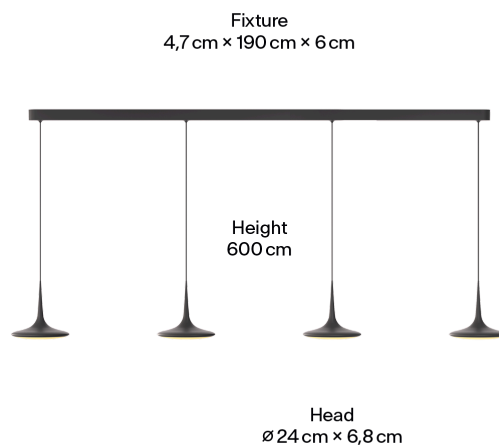

GRAU

Falling Leaf Trace

Falling Leaf Trace is the powerful table lighting. Its large lens shines a glare-free light generously across the table. With Warm Dim, the light color adjusts automatically when dimmed. Dim the light effortlessly using the GRAU app.

Designed and manufactured at the GRAU Campus in Germany.

Colors

Colors	SKU
● Black	FLT1-320-00
● Sand White	FLT1-320-05
Polished/Black	FLT1-320-99
Polished/White	FLT1-329-01

Dimensions