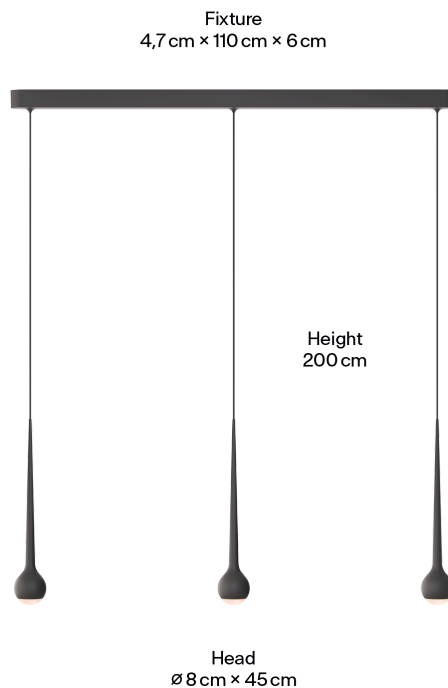

## Dimensionen

## Dimensions

## Body

Pendant length	2m
Material	Aluminum
Surface	Powder-coated
Weight	5kg
Weight incl. packaging	6kg
Mounting type	Ceiling-mounted (surface)
Rated voltage	220–240V
Power consumption	3x14W
Luminaire efficiency	61lm/W
Connection cable (number of cores)	3
Protection class	I
SKU	FAT2-330-05