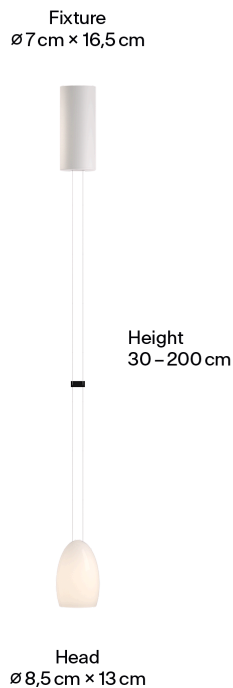

Farben

Farben

● White

Dimensionen

Body

Pendellänge	30 - 200cm
Material des Leuchtenschirms	Bone-China Porzellan
Oberfläche	Glasiert
Gewicht	1kg
Gewicht inkl. Verpackung	2kg
Höhenverstellbar	Ja
Montageart	Deckenaufbau
Nennspannung	220–240V
Leistungsaufnahme	11W
Leuchteneffizienz	45lm/W
Anschlussleitung (Ader-Zahl)	3
Schutzklasse	I
Artikelnummer	COC00-3

The flexible cable adjustment of the pendant light for the dining table allows for an individual hanging height. Oh China can optionally be controlled via the GRAU app. Oh China has been awarded international design prizes.

Designed and manufactured at the GRAU campus in Germany.

Colors

Colors

● White

Dimensions

Body

Pendant length	2m
Material of luminaire shade	Bone-China Porcelain
Surface	Glazed
Weight	1kg
Weight incl. packaging	2kg
Height adjustable	Yes
Mounting type	Ceiling-mounted (surface)
Rated voltage	220–240V
Power consumption	11W
Luminaire efficiency	45lm/W
Connection cable (number of cores)	3
Protection class	I
SKU	COC00-3