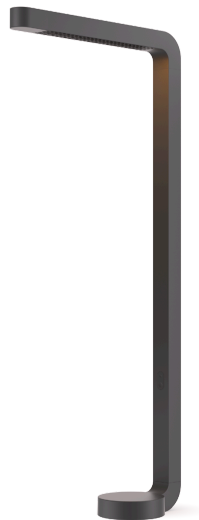

GRAU

Team Home

Team Home revolutionizes the home office experience. With a powerful Beam Lens, the LED desk lamp provides bright, glare-free, and even illumination of the workspace. The indirect Light creates a pleasant room atmosphere that makes long hours of working from home easier.

Colors

Colors

● Light Blue

● Black

● Sand White

Dimensions

Head
4 cm × 46 cm × 4,8 cm

Shaft
104 cm

Stand
Ø14 cm × 4 cm

Body

Packaging dimensions (L x W x H)	129cm x 30cm x 16cm
Material	Aluminum
Surface	Powder-coated
Weight	6kg
Weight incl. packaging	9kg
Mounting type	Floor
Rated voltage	220–240V
Power consumption	35W
Luminaire efficiency	114lm/W
Length of connection cable	2m
Protection class	I
SKU	TM07-3