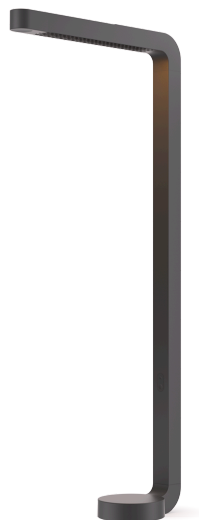

Team Mini offers a range of clever features:

- Indirect ambient lighting
- Motion sensor
- Light sensor
- GRAU app
- Swarm grouping
- Color Tune

Designed and manufactured at the GRAU campus in Germany.

Colors

Colors

- Black
- Sand White
- Light Blue
- Grey
- White

Dimensions

Head
4 cm × 46 cm × 4,8 cm

Shaft
104 cm

Stand
∅14 cm × 4 cm

Body

Packaging dimensions (L x W x H)	129cm x 30cm x 16cm
Material	Aluminum
Surface	Powder-coated
Weight	6kg
Weight incl. packaging	9kg
Mounting type	Floor
Rated voltage	220–240V
Power consumption	41W
Luminaire efficiency	122lm/W
Length of connection cable	2m
Protection class	I
SKU	TM01-0