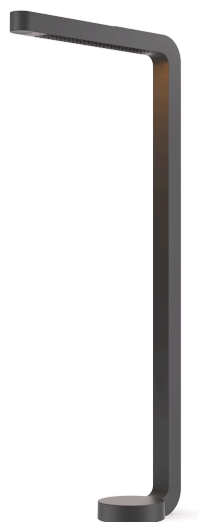

GRAU

Team Mini

Team Mini is the smallest office light. It illuminates the desk and the room simultaneously with strong light. Plug & Play and includes fully automatic Light and app control – made in Germany.

Team Mini offers a range of clever features:

- Indirect ambient lighting
- Motion sensor
- Light sensor
- GRAU app
- Swarm grouping
- Color Tune

Designed and manufactured at the GRAU campus in Germany.

Colors

Colors

- Black
- Sand White
- Light Blue
- Grey
- White

Dimensions

Head
4 cm × 46 cm × 4,8 cm

Shaft
104 cm

Stand
Ø14 cm × 4 cm

Body

Packaging dimensions (L x W x H)	129cm x 30cm x 16cm
Material	Aluminum
Surface	Powder-coated
Weight	6kg
Weight incl. packaging	9kg
Mounting type	Floor
Rated voltage	220–240V
Power consumption	41W
Luminaire efficiency	122lm/W
Length of connection cable	2m
Protection class	I
SKU	TM01-3